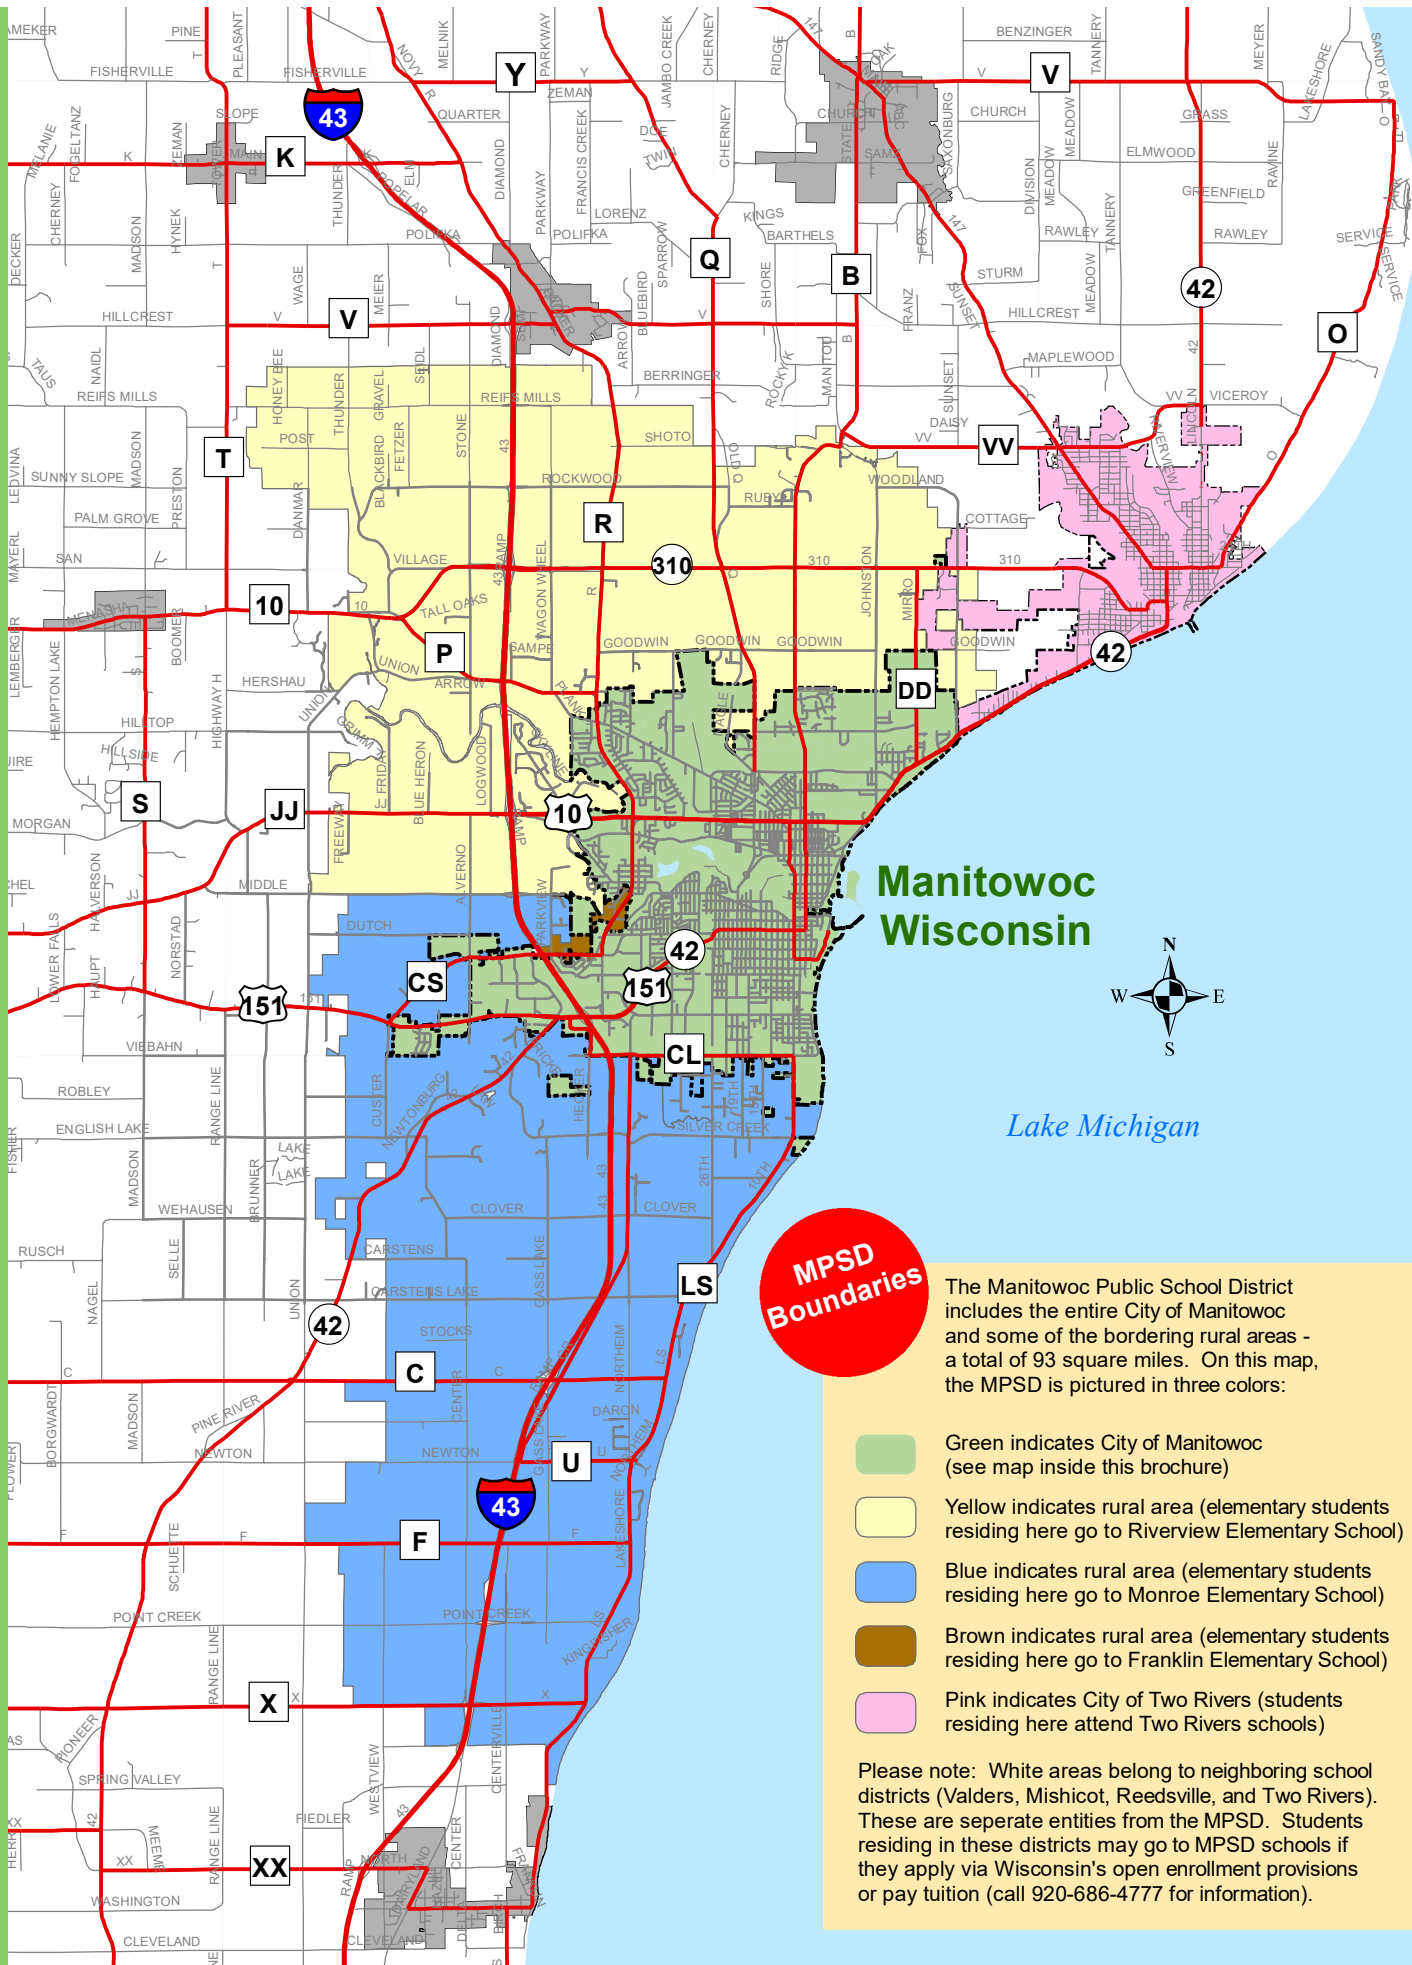

# MPSD Boundaries & Elementary Attendance Areas – Rural Area

**Manitowoc  
Wisconsin**

Lake Michigan

**MPSD  
Boundaries**

The Manitowoc Public School District includes the entire City of Manitowoc and some of the bordering rural areas - a total of 93 square miles. On this map, the MPSD is pictured in three colors:

- Green indicates City of Manitowoc (see map inside this brochure)
- Yellow indicates rural area (elementary students residing here go to Riverview Elementary School)
- Blue indicates rural area (elementary students residing here go to Monroe Elementary School)
- Brown indicates rural area (elementary students residing here go to Franklin Elementary School)
- Pink indicates City of Two Rivers (students residing here attend Two Rivers schools)

Please note: White areas belong to neighboring school districts (Valders, Mishicot, Reedsville, and Two Rivers). These are separate entities from the MPSD. Students residing in these districts may go to MPSD schools if they apply via Wisconsin's open enrollment provisions or pay tuition (call 920-686-4777 for information).